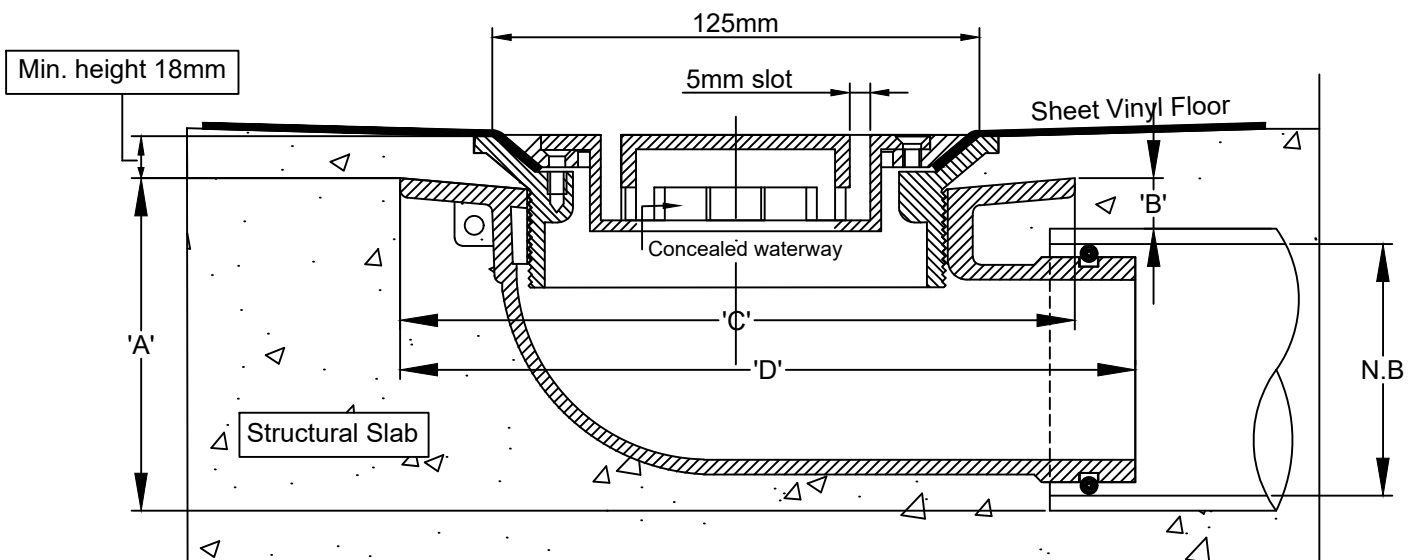

# SPS 100mm "ACR" "Ultra Compact" Prison Vinyl Floor Waste Side Outlet

(100x65/50mm)

**Specification codes:**

LG810SSA-ACR4/C90 (Satin 304 stainless steel)

Includes Q165/90Y 65/50mm CI side outlet lower body

- Heavy-duty, long-lasting all 304 stainless steel floor waste assembly.
- New "Anti-Crocodile-Roll" features, including concealed waterway and no anchor points.
- Several types of security screw are available, including "torx" style and "snake-eye" style.
- Q165/90Y cast iron side outlet lower body connects to 65mm and 50mm pipe.

Typical Applications

Drain body OD 142mm

Spigot pushes into 65mm PVC or copper with o-ring connection, or connects to 50mm PVC/HDPE with no-hub coupling.

Dimensions (mm)

N.B.	A	B	C	D
50	95	18	180	200
65	100	15	180	200